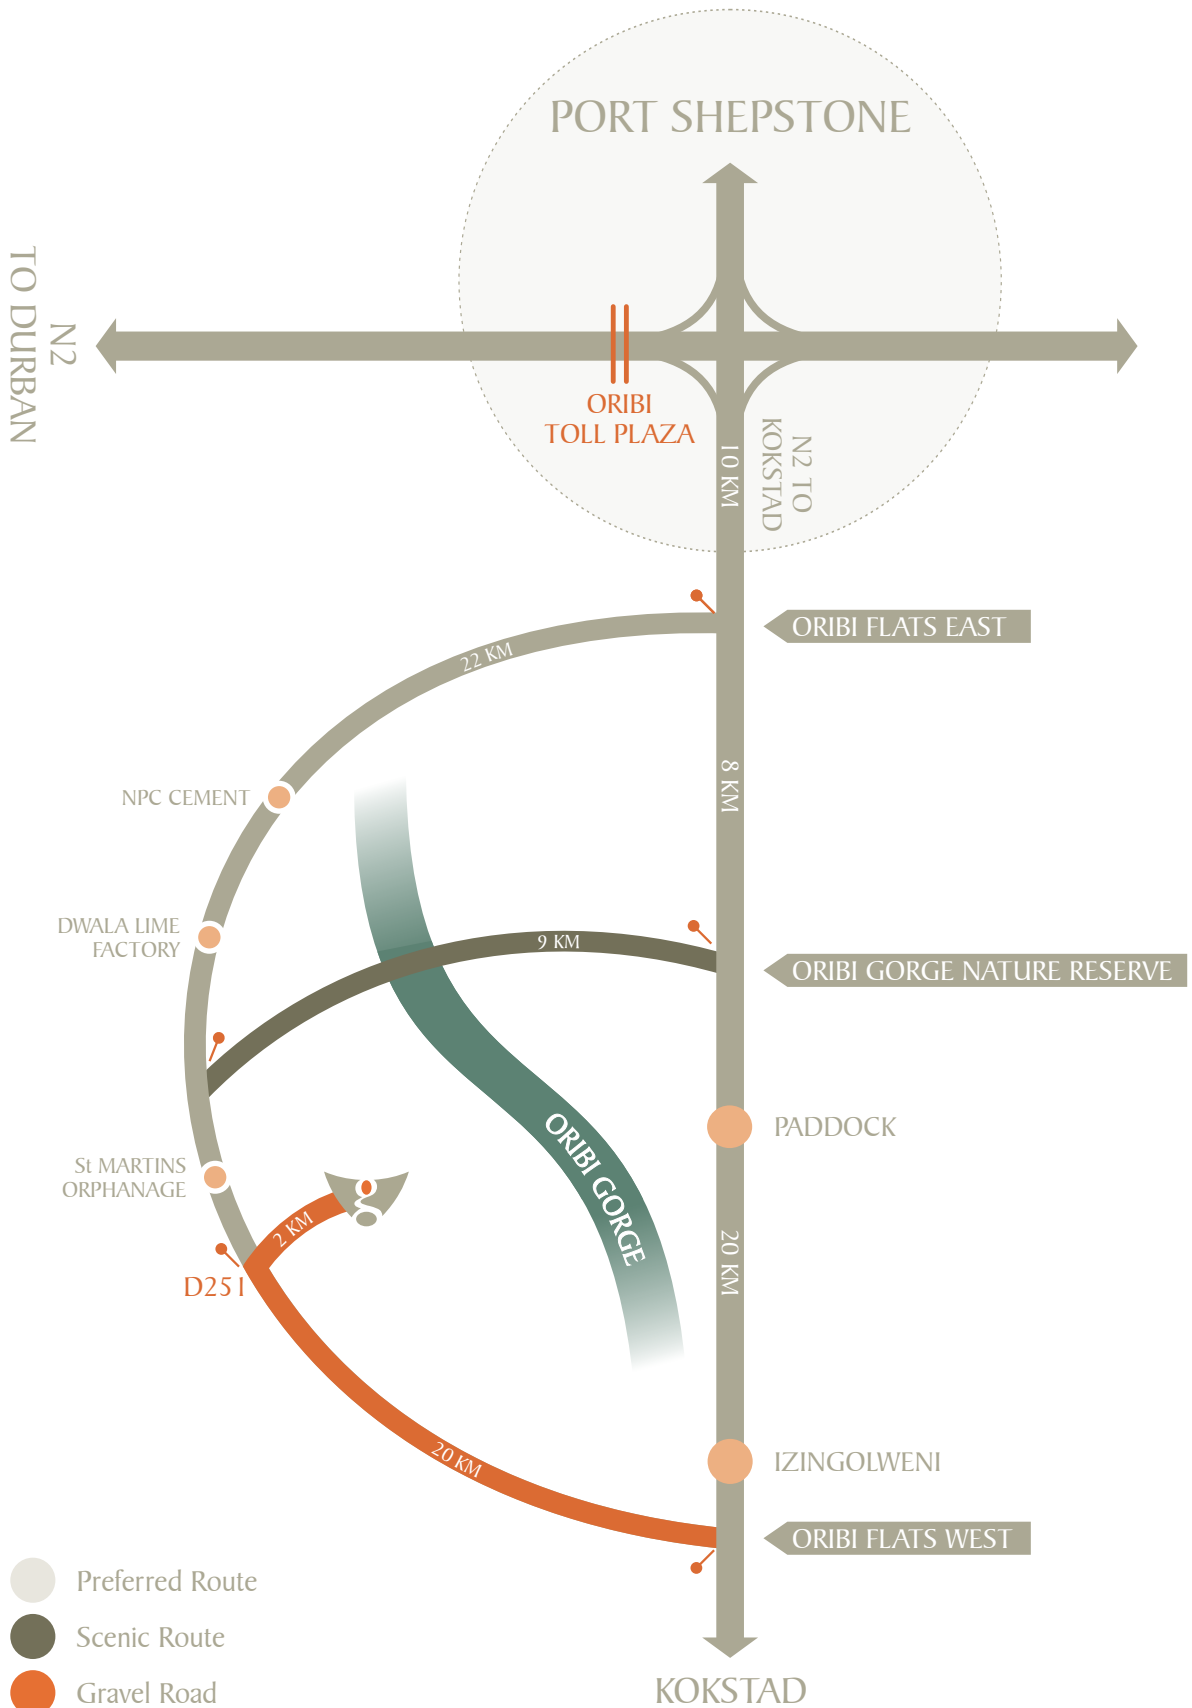

THE GORGE
Private Game Lodge & Spa

GETTING TO THE GORGE

Contact details: (039) 687 4000 or 082 566 1045